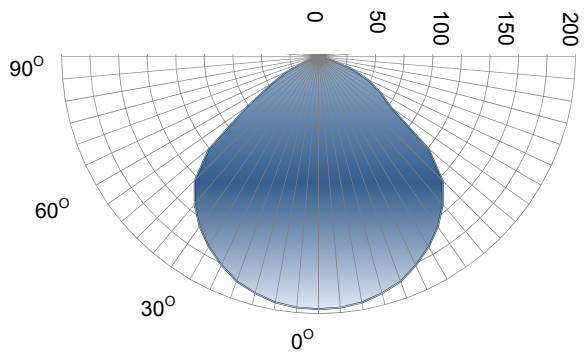

ML102 PHOTOMETRIC DATA

POLAR DIAGRAMS

Average Principle Axes Luminous Intensities (cd) Ceiling Mounted

White LED

Clear Glass
517 Lumen

White LED

Frosted Glass
382 Lumen

VICTOR PRODUCTS LIMITED