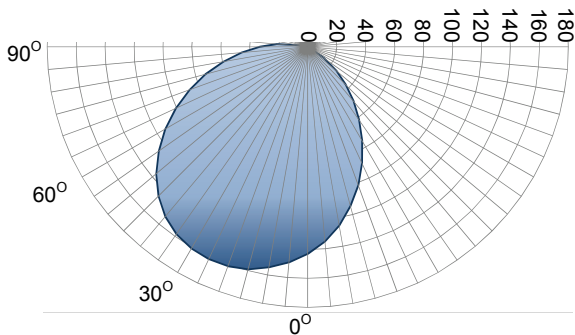

ML102 PHOTOMETRIC DATA

POLAR DIAGRAMS

Average Principle Axes Luminous Intensities (cd) Ceiling Mounted

White LED

Clear Glass
517 Lumen

White LED

Frosted Glass
382 Lumen

VICTOR PRODUCTS LIMITED