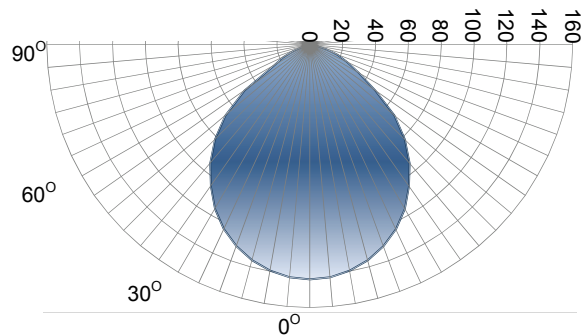

ML102 PHOTOMETRIC DATA

POLAR DIAGRAMS

Average Principle Axes Luminous Intensities (cd) Ceiling Mounted

White LED

Clear Glass
517 Lumen

White LED

Frosted Glass
382 Lumen

VICTOR PRODUCTS LIMITED