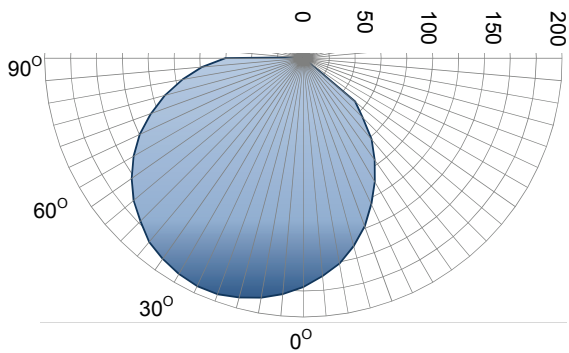

ML102 PHOTOMETRIC DATA

POLAR DIAGRAMS

Average Principle Axes Luminous Intensities (cd) Ceiling Mounted

White LED

Clear Glass
517 Lumen

White LED

Frosted Glass
382 Lumen

VICTOR PRODUCTS LIMITED